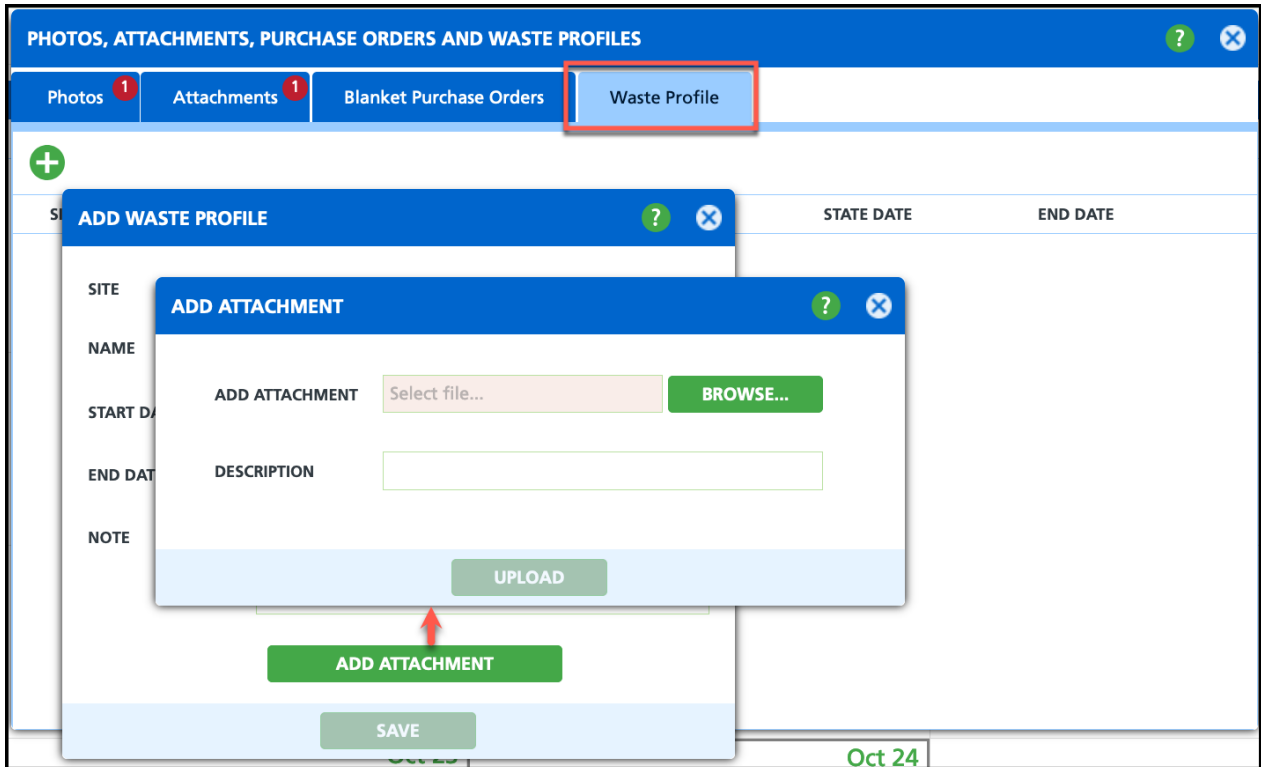

# Waste Profile (Accounts) - Update to Add Attachment Option (17357)

Last Modified on 10/24/2024 6:39 am PDT

In an account's Waste Profile, the 'Add Attachment' popup has been updated to remove the 'Type' selection box.

Pathway: Accounts > Photos, Attachments, Purchase Orders and Waste Profiles