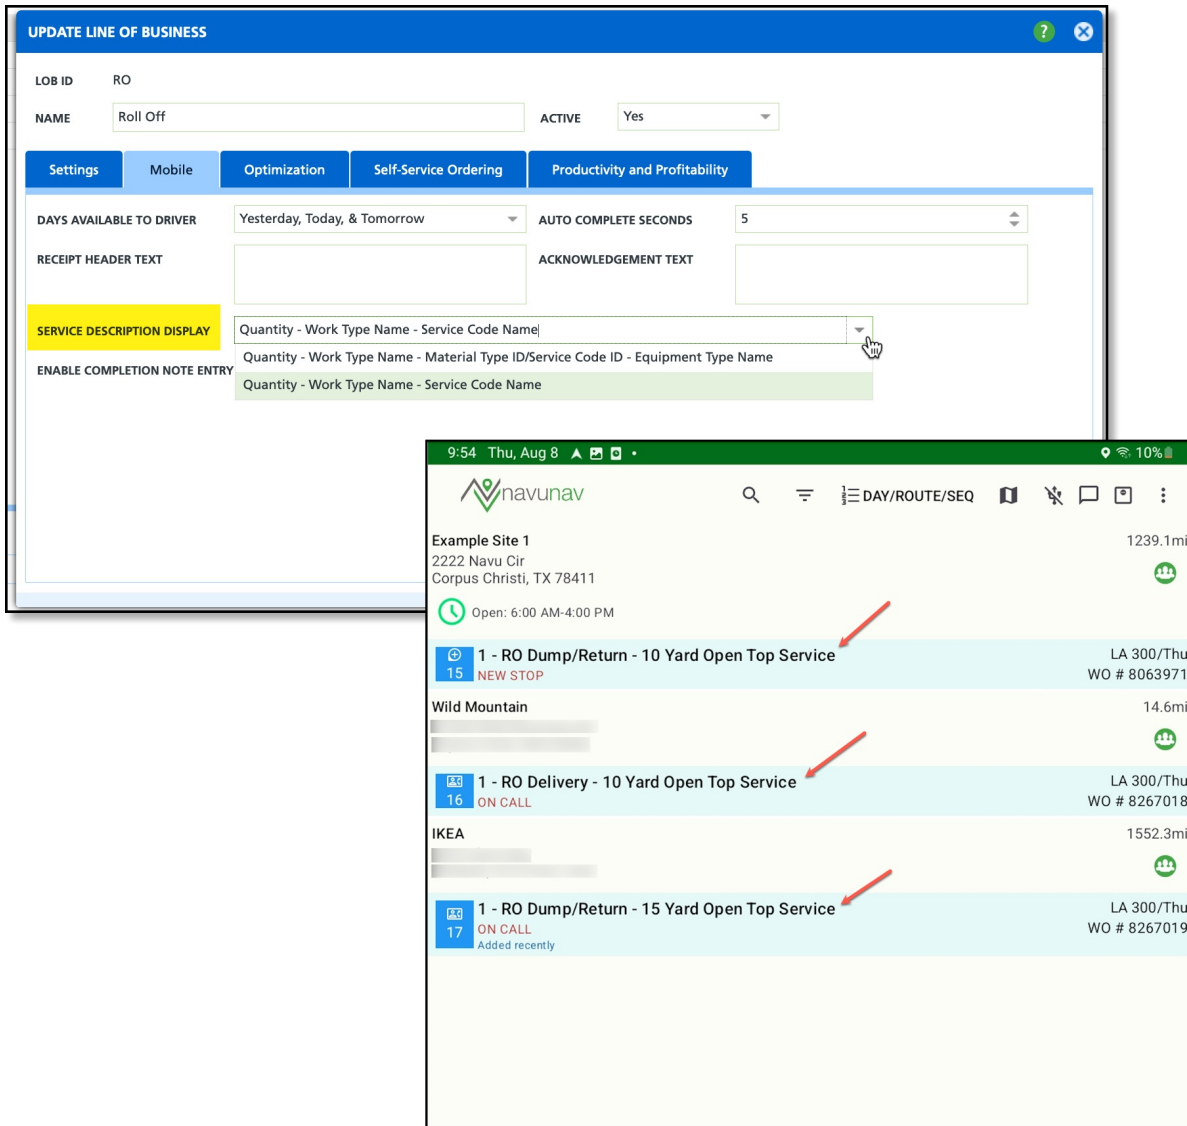

Line of Business (Setup) - NavuNav (Android) Setting Added (17070) [New Feature]

Last Modified on 08/08/2024 11:17 am EDT

A new 'Service Description Display' field has been added to the Mobile tab for a Line of Business. This change affects how the service description is displayed to drivers in NavuNav (Android).

Pathway: *Setup > Services > Line of Business*