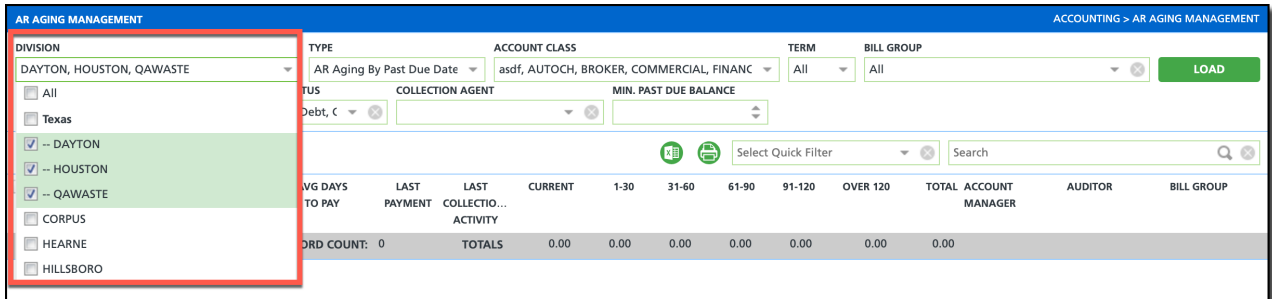

# AR Aging Management (Accounting) - Multi-Select Added to Division Filter (17018)

Last Modified on 07/29/2024 10:06 am EDT

In AR Aging Management, the Division filter was enhanced to support the selection of multiple divisions.