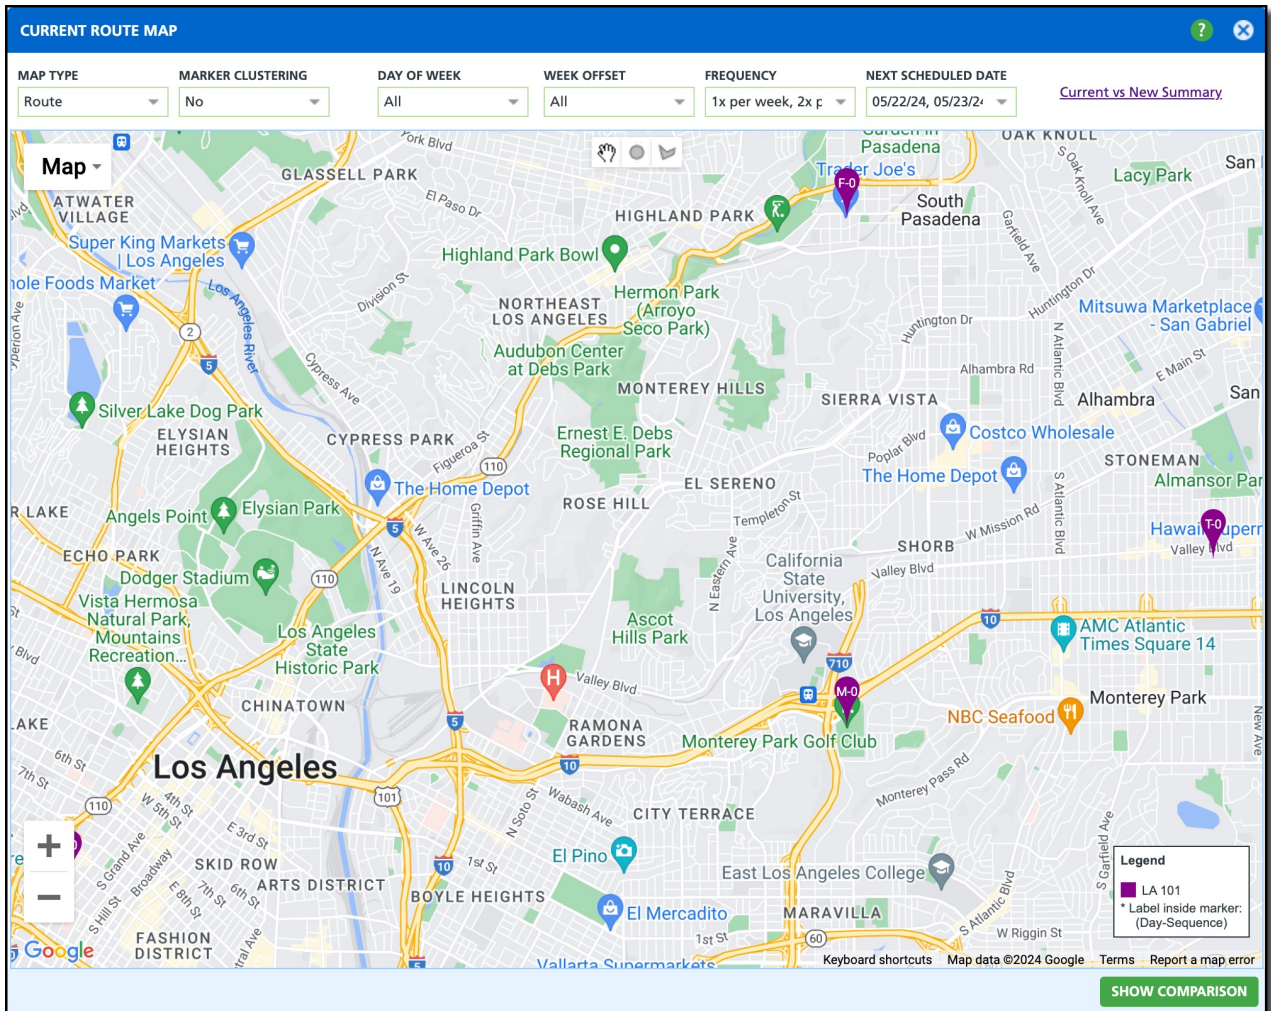

# Route Management (Operations) - Map Marker Colors Enhanced (16790)

Last Modified on 05/23/2024 8:47 am EDT

An enhancement has been made the Route Management Map to change the colors of the map markers to better stand out against the map background.

Pathway: Operations > Route Management