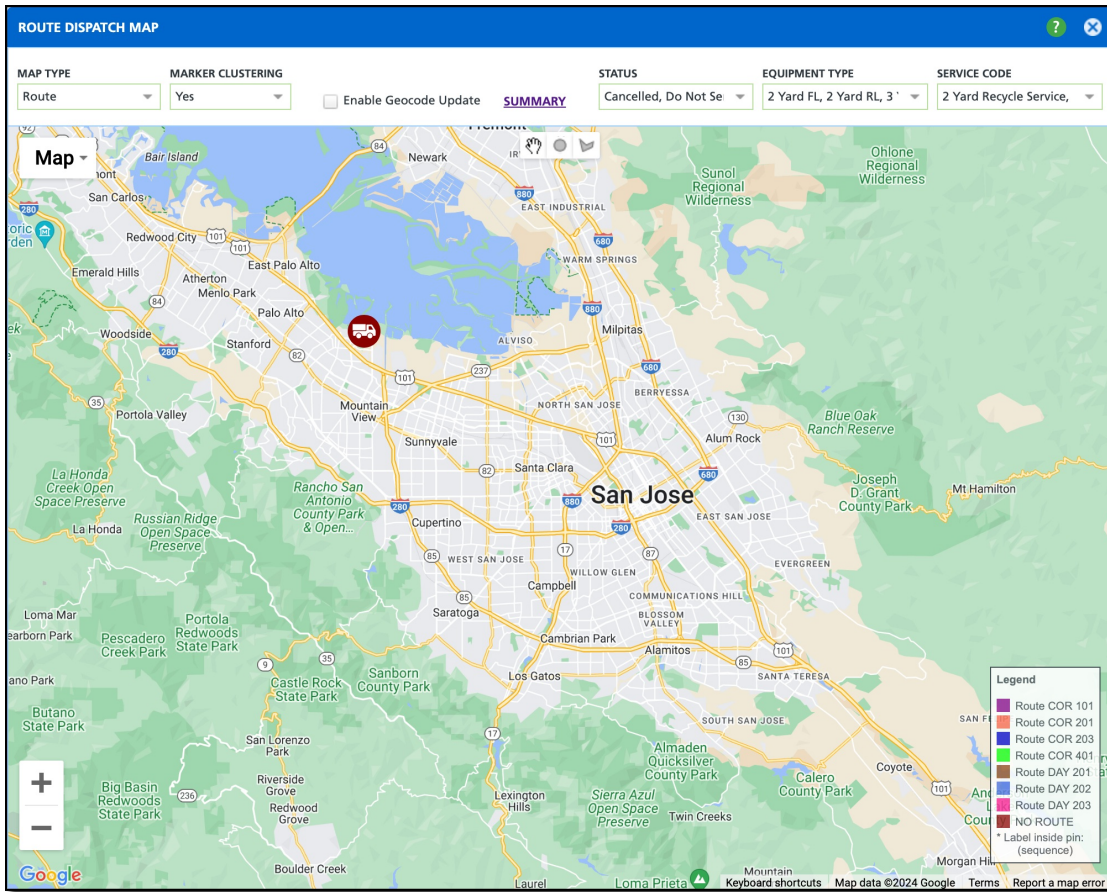

Route Dispatch Map (Operations) - Truck's Last Known Location Not Displaying on Map (16725)

Last Modified on 05/13/2024 2:54 pm EDT

An issue has been resolved that prevented a truck's last known location from being displayed on the Route Dispatch Map.

Pathway: Operations > Dispatch