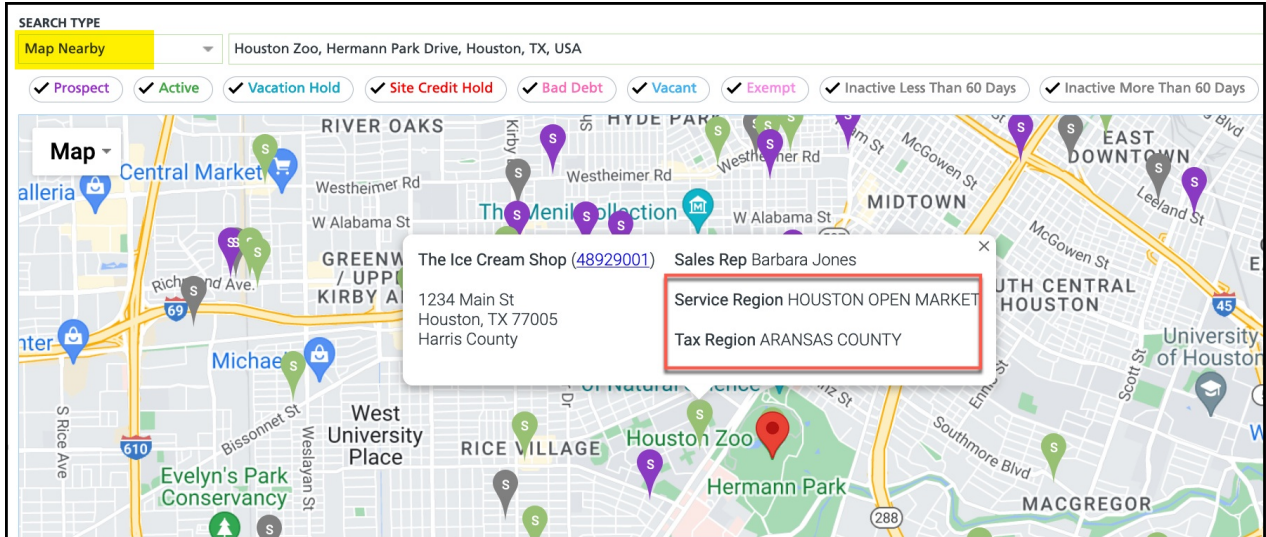

# Map Nearby (Search) - Tooltip Updated (16484) [Enhancement]

Last Modified on 03/20/2024 11:12 am EDT

The tooltip that displays for nearby service locations to a searched location has been updated to include its Service Region and Tax Region information.