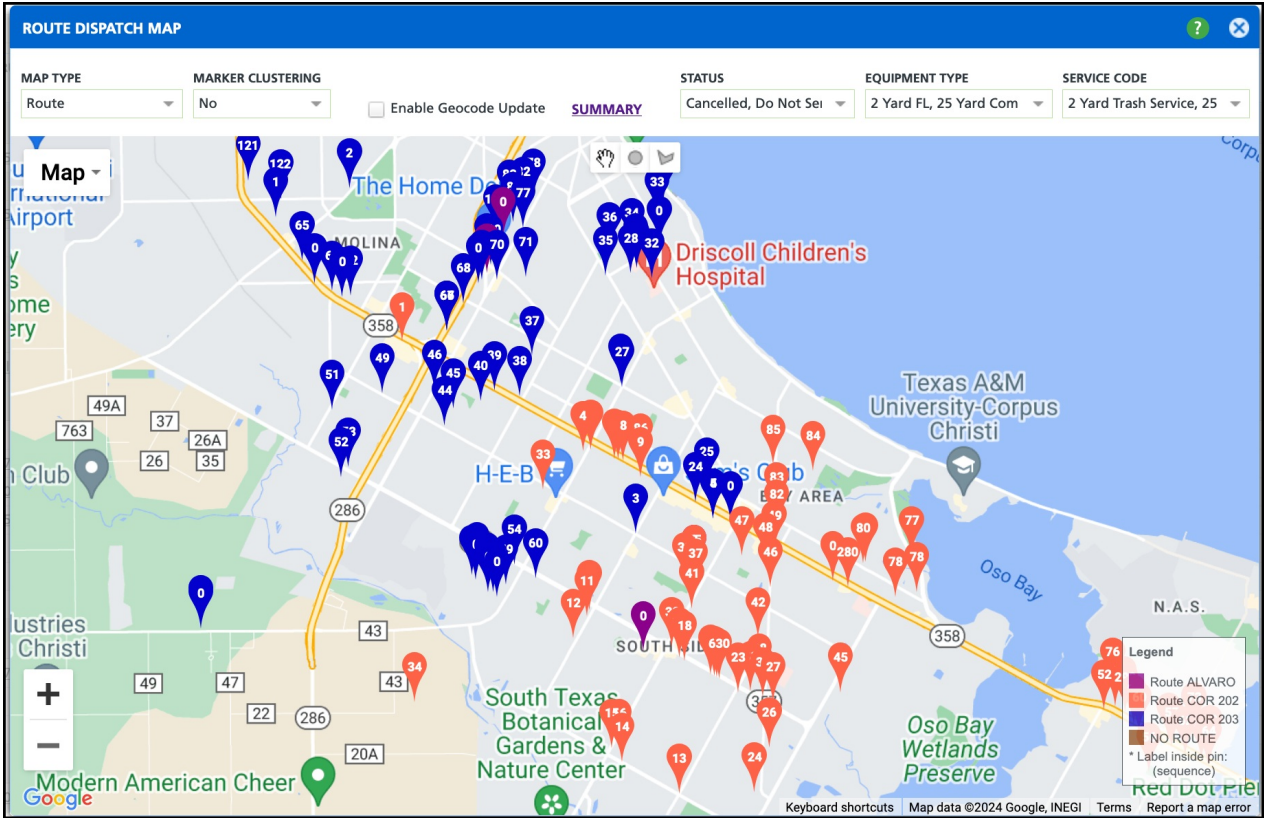

Dispatch - Improvement to Display of Map Pins (16487) [Enhancement]

Last Modified on 03/15/2024 2:31 pm EDT

The colors of pins on maps have been enhanced to provide better contrast.

Pathway: Operations > Dispatch