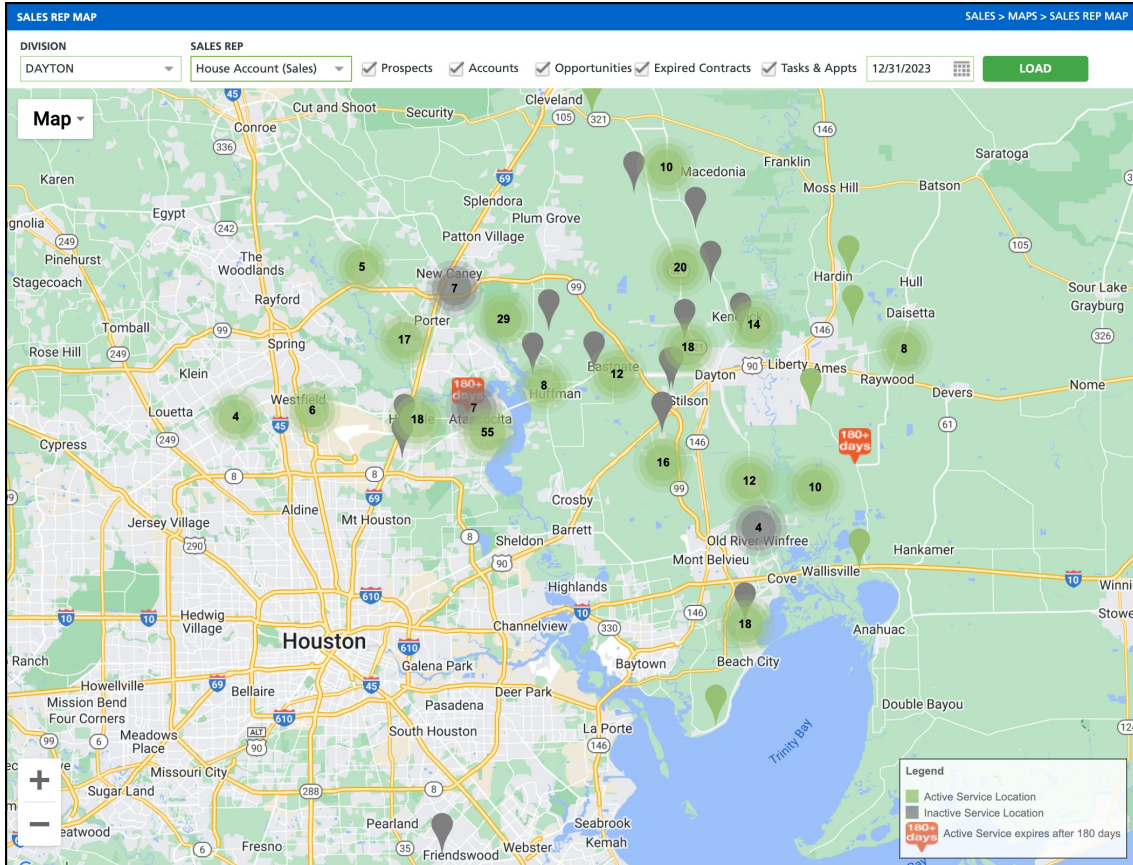

Sales - Sales Maps Not Loading Data (16312)

Last Modified on 02/01/2024 2:48 pm EST

An issue has been resolved that was preventing data from loading in the following Sales Maps: Sales Rep, Territory and Revenue Per Cubic Yard.

Pathway: Sales > Maps > Sales Rep/Territory/Revenue Per Yard