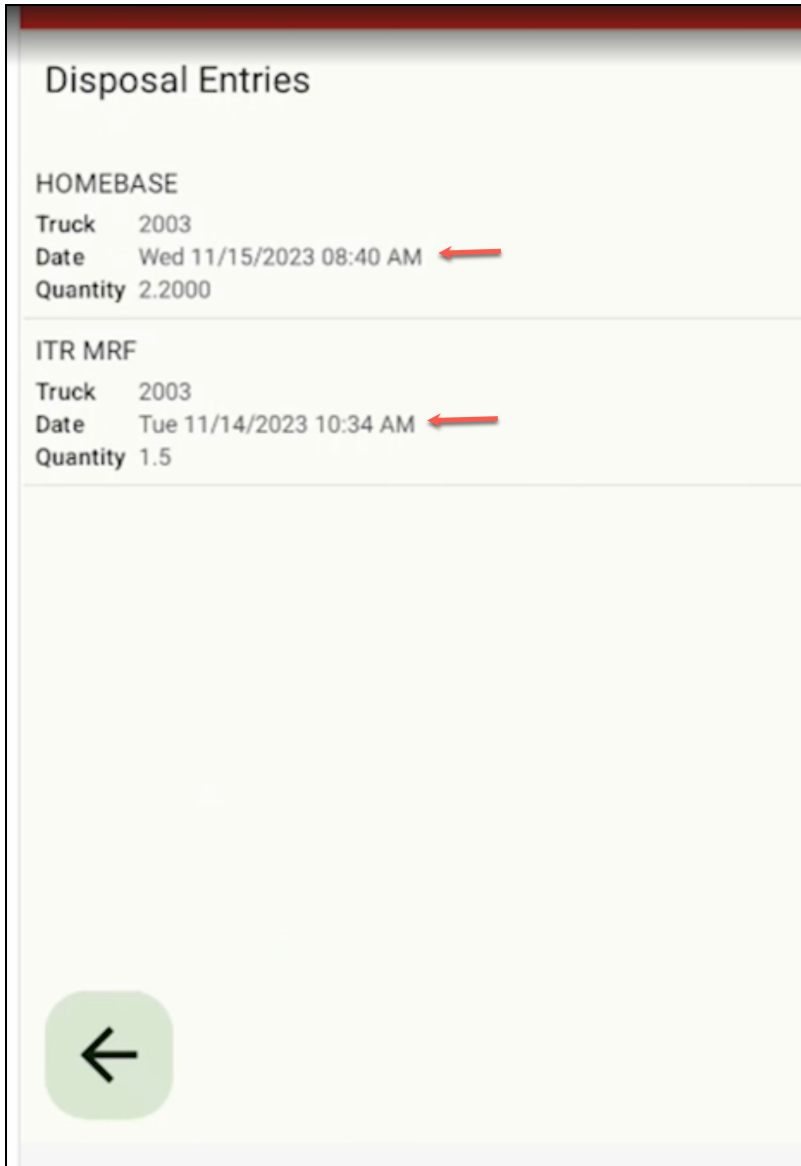

# NavuNav(Android) - Disposal Entry Logic Updated (15976)

Last Modified on 11/28/2023 12:58 pm EST

The Disposal Entries screen has been updated to display entries from both the previous day and current day when entered using the mobile app. However, disposal entries made in Dispatch will only display in the driver application for the current day.