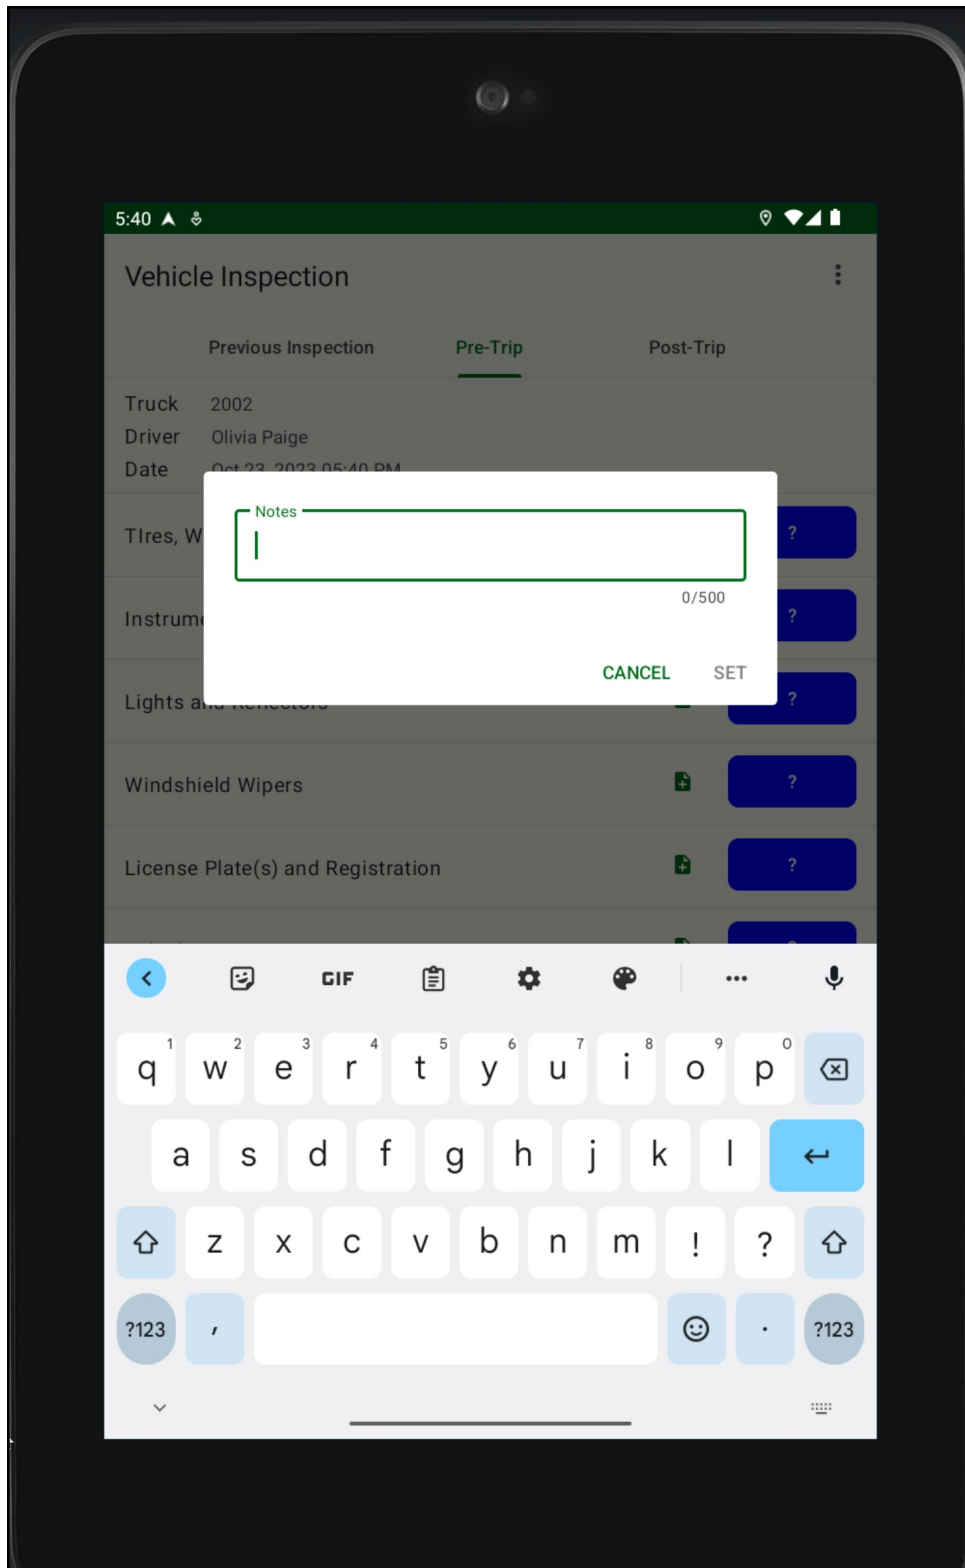

Vehicle Inspections (Android) - Vehicle Inspection Note Limited to 500 Characters (15948)

Last Modified on 11/27/2023 3:48 pm EST

The Note field in the Vehicle Inspection screen has been revised to have a character limit of 500. If the user exceeds this limit, the 'Set' button becomes inactive.

Pathway: *NavuNav (Android)*
