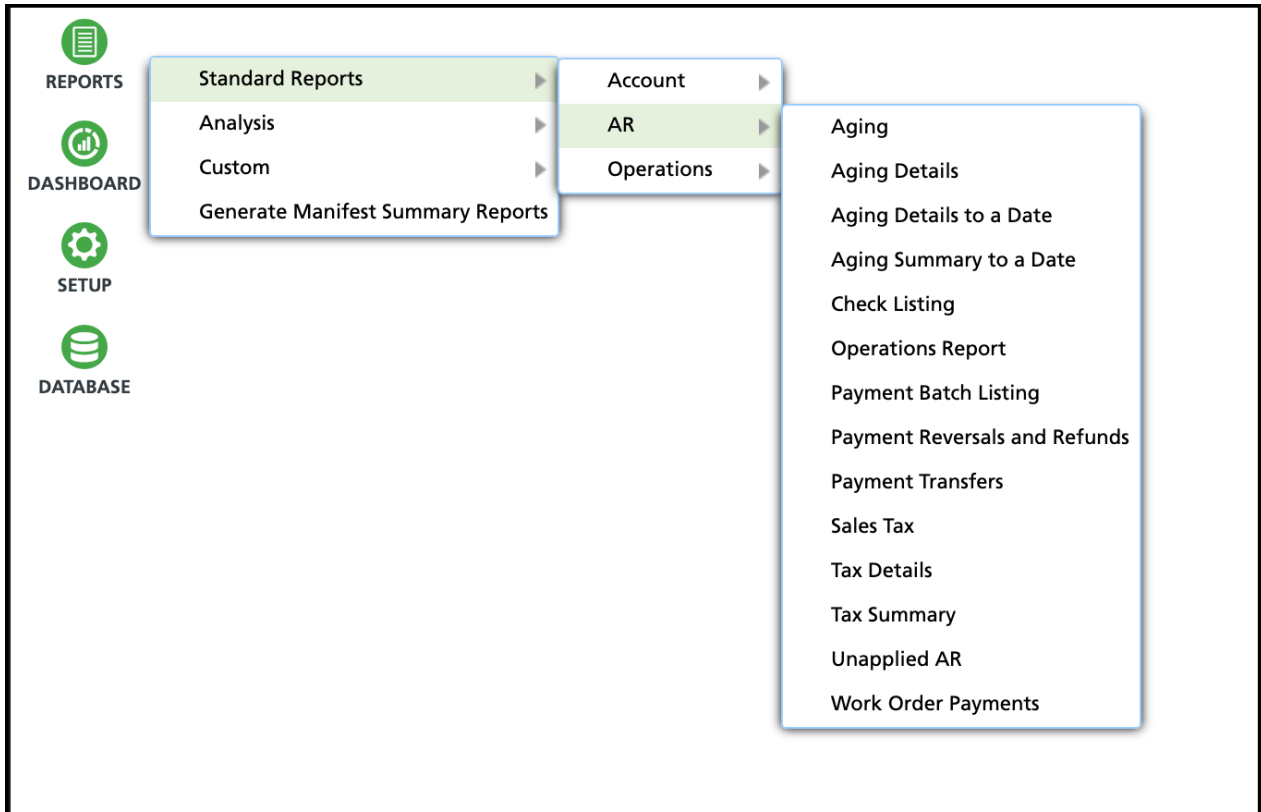

# Standard Reports (AR) - Driver Productivity Removed (15872)

Last Modified on 10/11/2023 12:37 pm EDT

Within Standard Reports > AR, the Driver Productivity Report has been removed.

Pathway: Reports > Standard Reports > AR