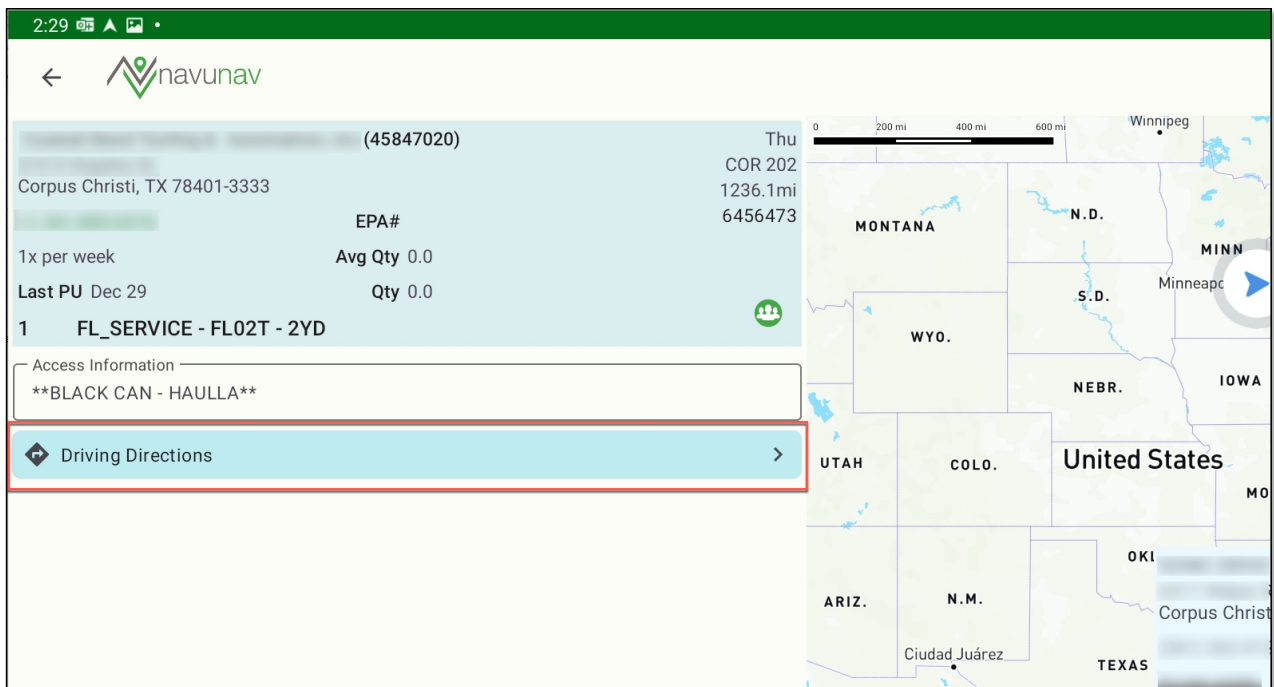

# NavuNav (Android) - Preview Step Added To Directions (15064) [Enhancement]

Last Modified on 09/14/2023 3:49 pm EDT

The Driving Directions feature in the NavuNav (Android) has been enhanced to include a preview step before starting "Active Guidance."

## Screen Changes:

- When the driver clicks "Driving Directions," a preview of the route is displayed with the following:
  - Route line with start and end points.
  - Route Summary with estimated duration and distance
- Option for driver to "Continue" (start active guidance) or "Cancel."