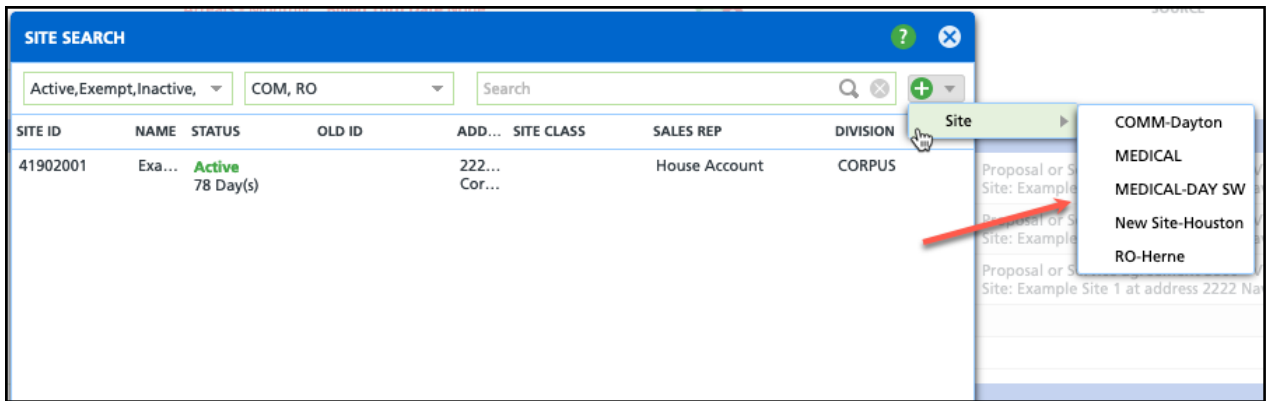

# Add Site - Logic Updated to New Site Template (15685) [Enhancement]

Last Modified on 09/05/2023 10:41 am EDT

Logic has been updated to the 'New Site Template' to restrict access based on the user's division access (assigned on their user account). If the template does not have a division assigned, it will continue to be visible to all users.

Pathway: (Setup) Setup > Account > New Site Template; (Use) load Account > Site Search