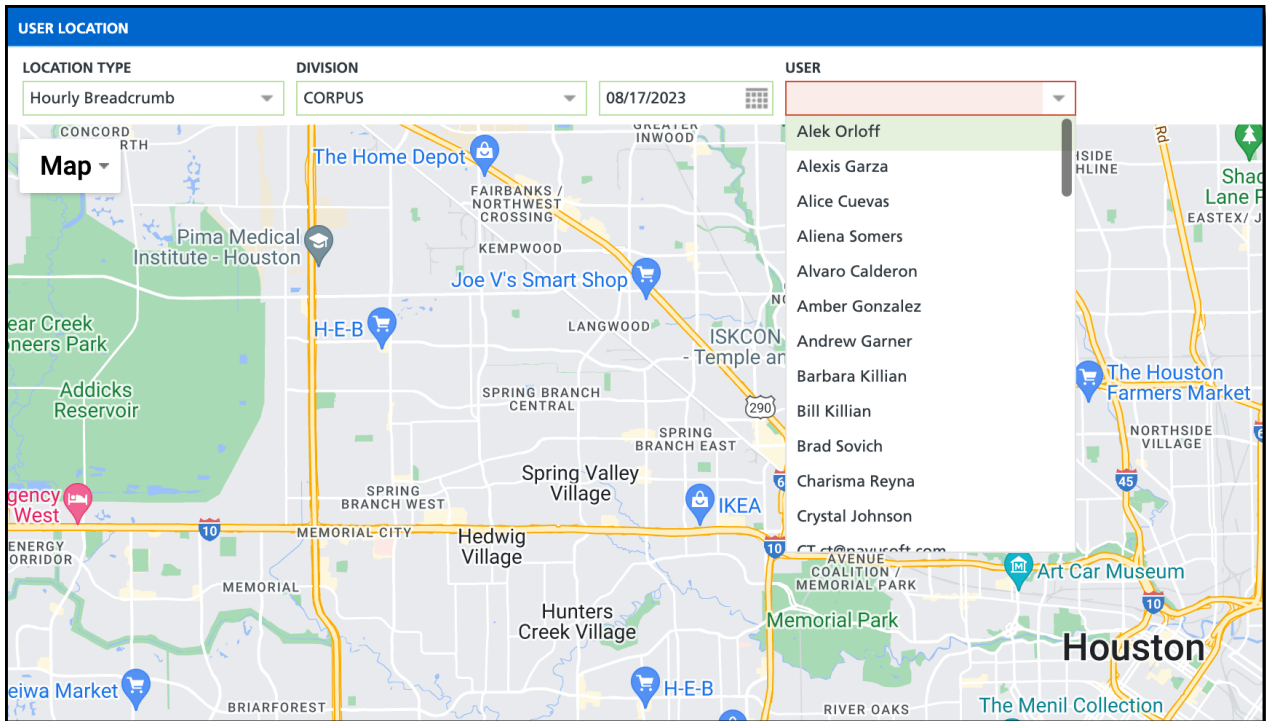

User Location - User Drop Down Selections Displaying - (15323)

Last Modified on 08/21/2023 9:20 am EDT

A reported issue has been resolved that prevented the user names from displaying in the User drop down if "Hourly Breadcrumb" was selected for the Location Type.

Pathway: Sales > Maps > User Location