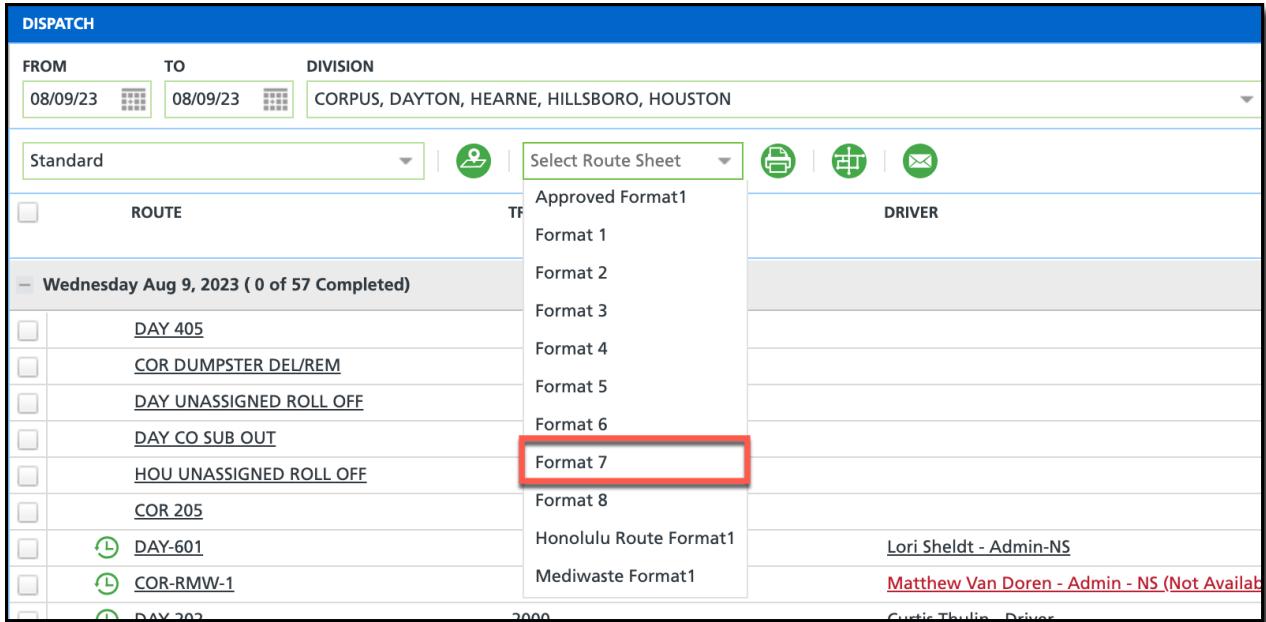

Dispatch - Route Sheet Format 7 Updated (15600) [Enhancement]

Last Modified on 08/11/2023 3:43 pm EDT

Format 7 in the 'Select Route Sheet' drop down (Dispatch screen), has been modified to include site name and name 2.

Pathway: *Operations > Dispatch*