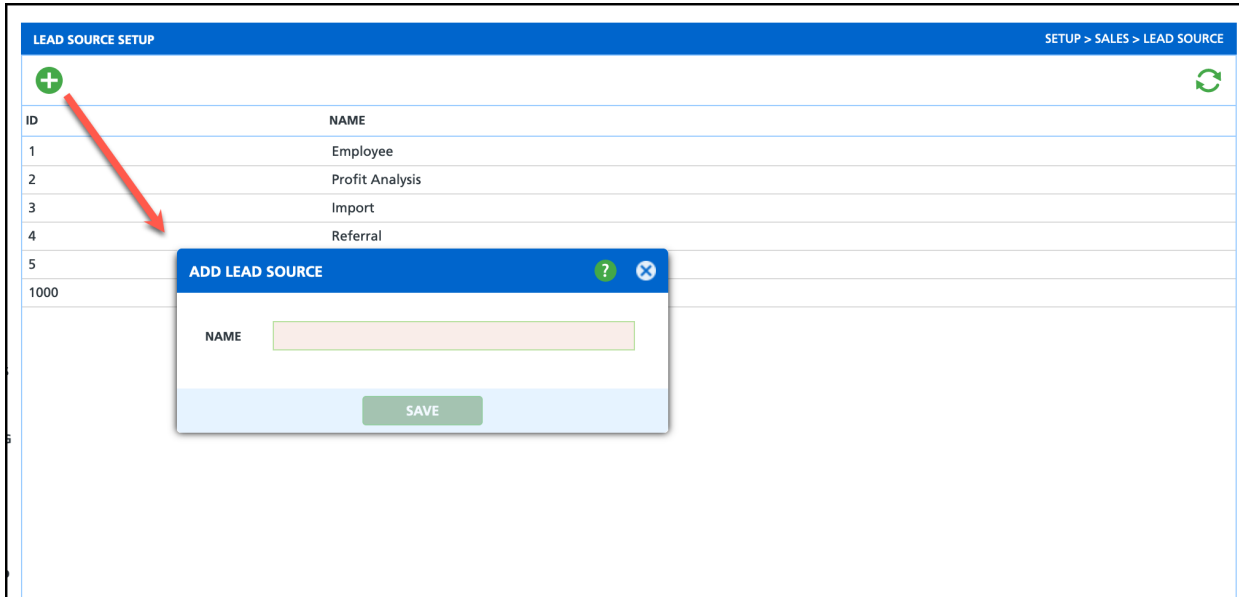

# Sales (Setup) - New 'Lead Source' Screen Available (15566) [Enhancement]

Last Modified on 08/09/2023 3:26 pm EDT

A new Lead Source Setup screen has been added in *Setup > Sales*. In the past, lead sources were confined to a fixed list supplied by Navusoft.

Pathway: *Setup > Sales > Lead Source*

Article: [Lead Source](#)