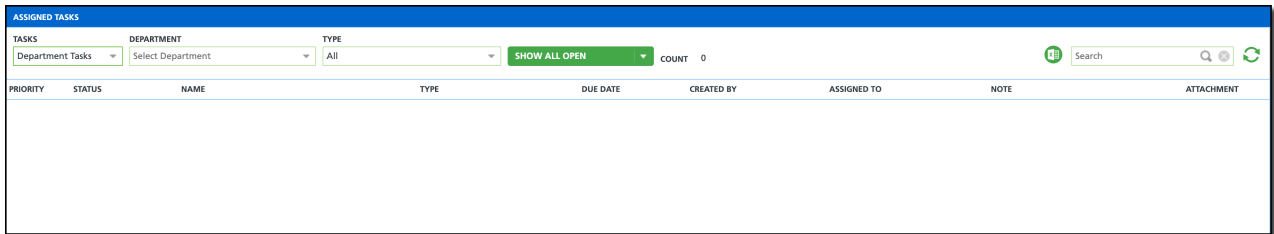

Tasks - Labels Added To Filters (15439) [Enhancement]

Last Modified on 07/28/2023 10:43 am EDT

The Assigned Tasks screen has been updated to display filter labels above the corresponding filters for Tasks, Department, and Type. Additionally, a fix has been implemented to address the refresh issue that occurred when switching between tasks.