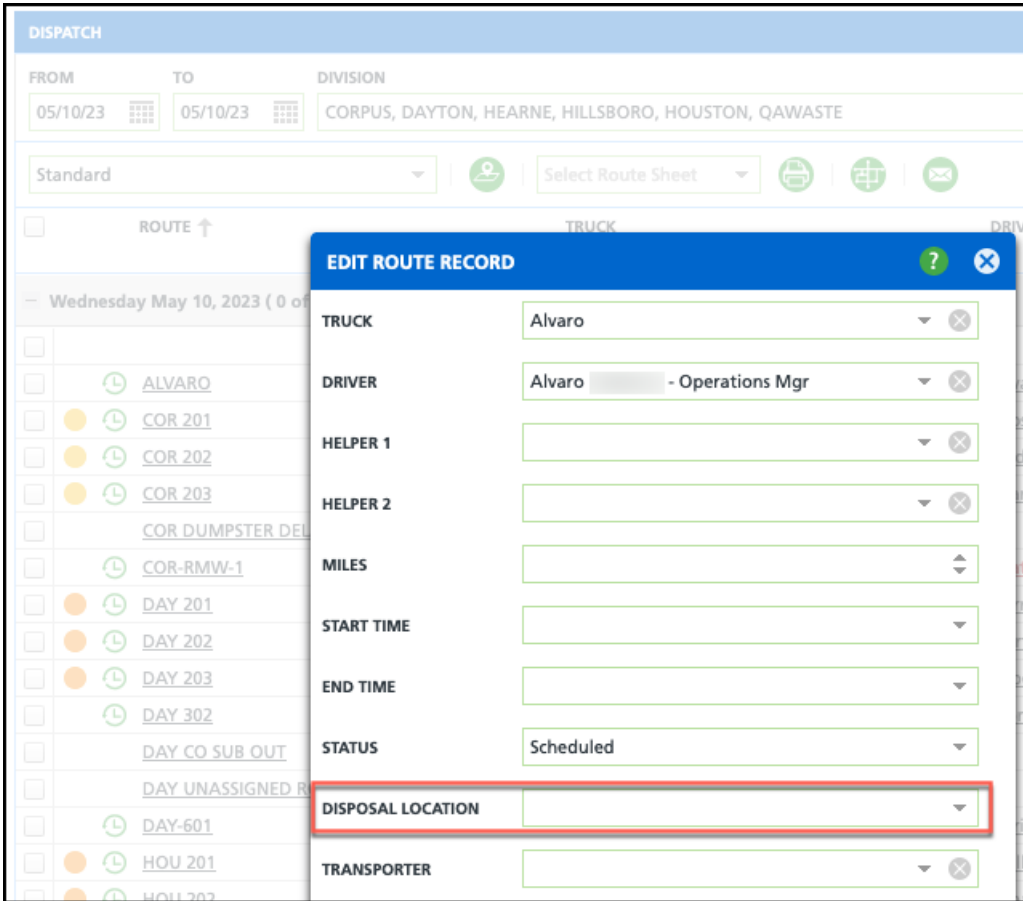

# Dispatch - Disposal Location Field Not Displaying all Available Locations (15216)

Last Modified on 05/10/2023 4:16 pm EDT

An issue has been resolved that prevented the Disposal Location field from displaying all the disposal locations available to the route's division.

Pathway: Operations > Dispatch > Double Click on Route