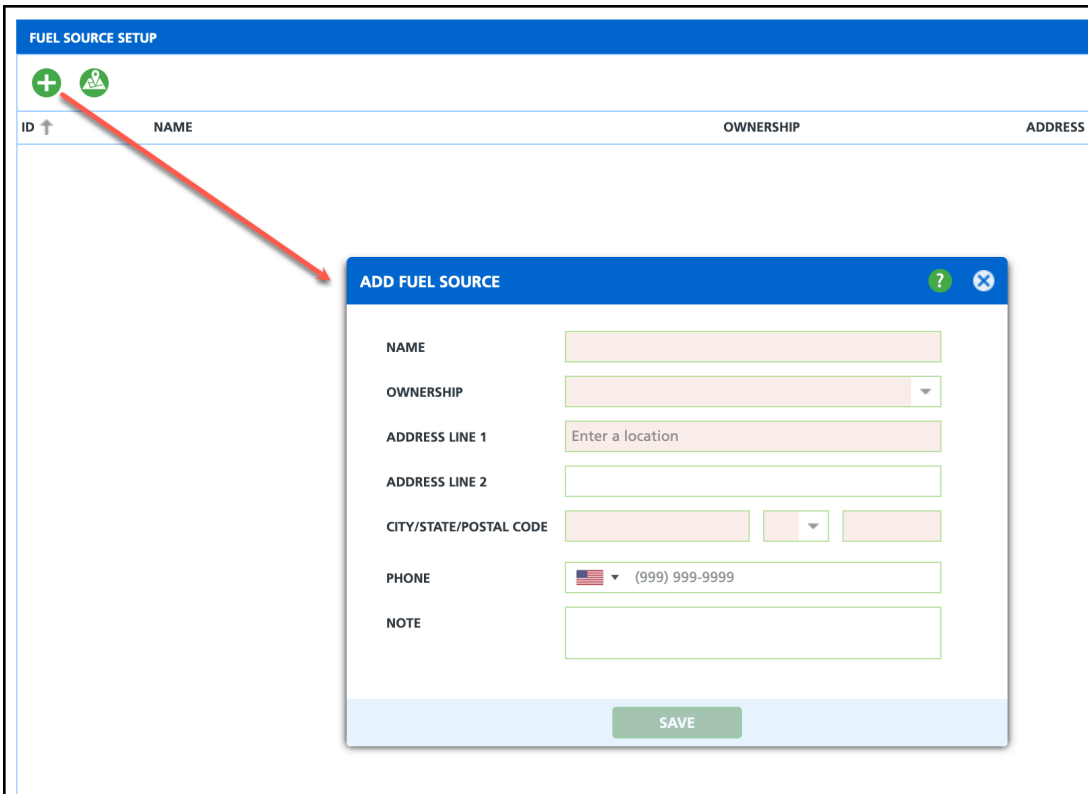

Fuel Source Setup

Last Modified on 04/09/2026 12:44 pm PDT

Pathway: Setup > Operations > Fuel Source

The Fuel Source tool is used to record the fueling locations used by trucks. Fuel source information is displayed in Dispatch under the Productivity view.

Add Fuel Source Field Descriptions

Fields	Descriptions
Name <i>Required</i>	The name of the location (i.e. gas station) the fuel is from.
Ownership <i>Required</i>	Indicates if the fuel location is internally or externally sourced. <ul style="list-style-type: none">• External -Fuel source is an outside vendor fueling/gas station.• Internal - Fuel is sourced internally from the company.
Address Line 1 <i>Required</i>	The street address of the location. This field is geocoded and will populate possible matches as you enter the location's name or address. Select the correct address when it displays.
Address Line 2	Provides an additional space for entering supplementary information related to the location's address (Unit, Apt, Suite, PO box, and etc.).
City/State/Postal Code <i>Required</i>	The City, State, and Postal Code for the address.

Fuel Source Map

Use the Fuel Source Map to view each of the fuel locations listed on a map. Click the location's pin to view the address.

The screenshot displays the 'FUEL SOURCE SETUP' interface. At the top, there is a search bar and a green plus icon. Below this is a table with the following data:

Below the table is a 'FUEL SOURCE MAP' section. A red arrow points from the green plus icon in the table to the map. The map shows a street view of Los Angeles with several fuel source locations marked with colored pins. A red box highlights a specific location with a pin, and a tooltip displays the following information: