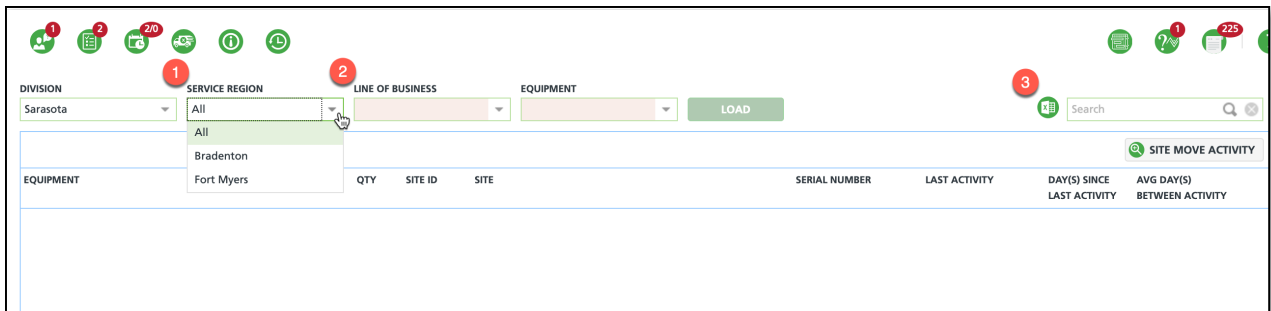

Operations (Site Inventory) - Screen Updates and Filter Added (14714) [Enhancement]

Last Modified on 01/25/2023 9:41 am EST

The Site Inventory screen has been updated with the following changes:

1. A new 'Service Region' filter has been added and is limited to the selected Division
2. The LOB filter has been renamed to "Line of Business"
3. The Export button has been moved to the left of Search

Pathway: [Operations](#) > [Inventory Management](#) > [Site Inventory](#)