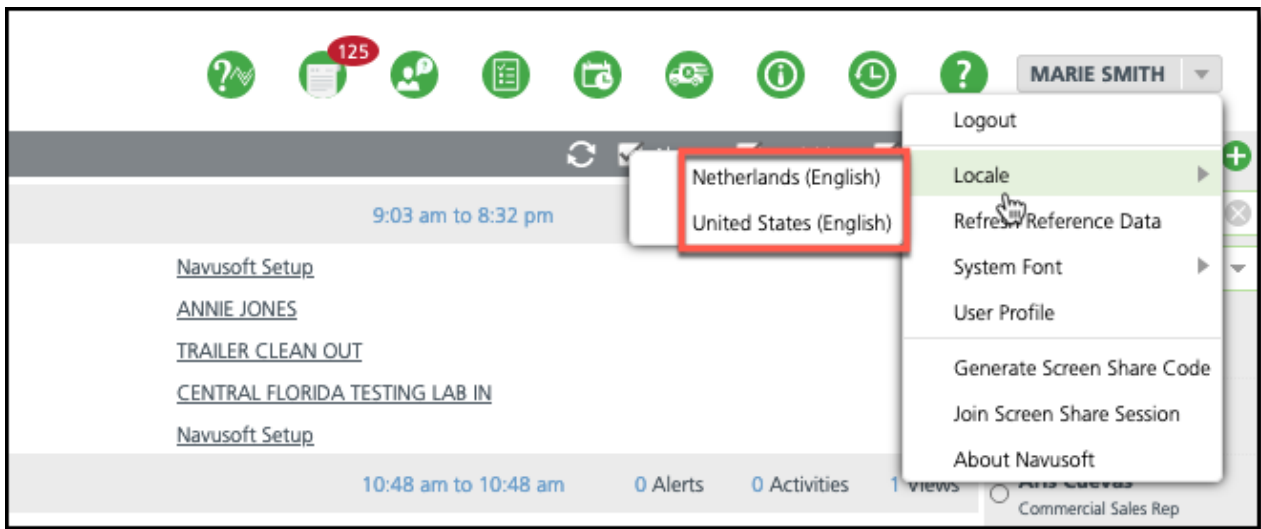

User Profile - New 'Locale' Option Added (14132) [Enhancement]

Last Modified on 01/27/2023 12:26 am EST

A new feature, 'Locale' has been added to the menu options list in User Profile. Upon selection, the system translates each tool and field into the user's preferred language. This is a one-time change that does not require selection each time the user logs in.

Language additions to this list are ongoing.

Pathway: Login > Change Locale