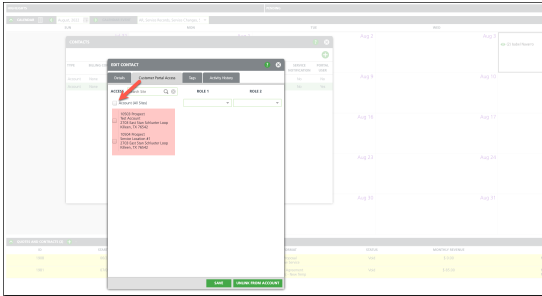

# Operations-Fixed option ability to assign to location to contact (13900)

Last Modified on 01/23/2023 3:07 pm EST

1. we fixed the problem of selecting specific locations for certain contacts.

Operations > Route Management