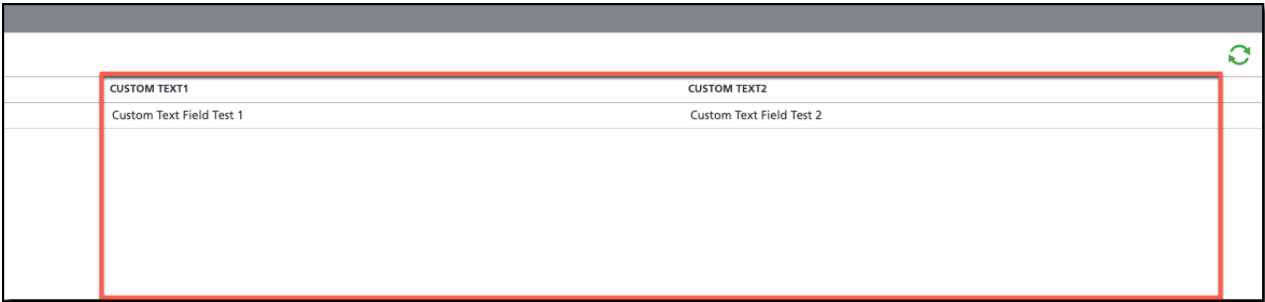

Setup (Operations) - State Manifest Custom Fields (14603) [Enhancement]

Last Modified on 01/20/2023 8:27 am EST

Two new Custom Text fields have been added to State Manifest Setup screen.

Pathway: Setup > Operations > State Manifest